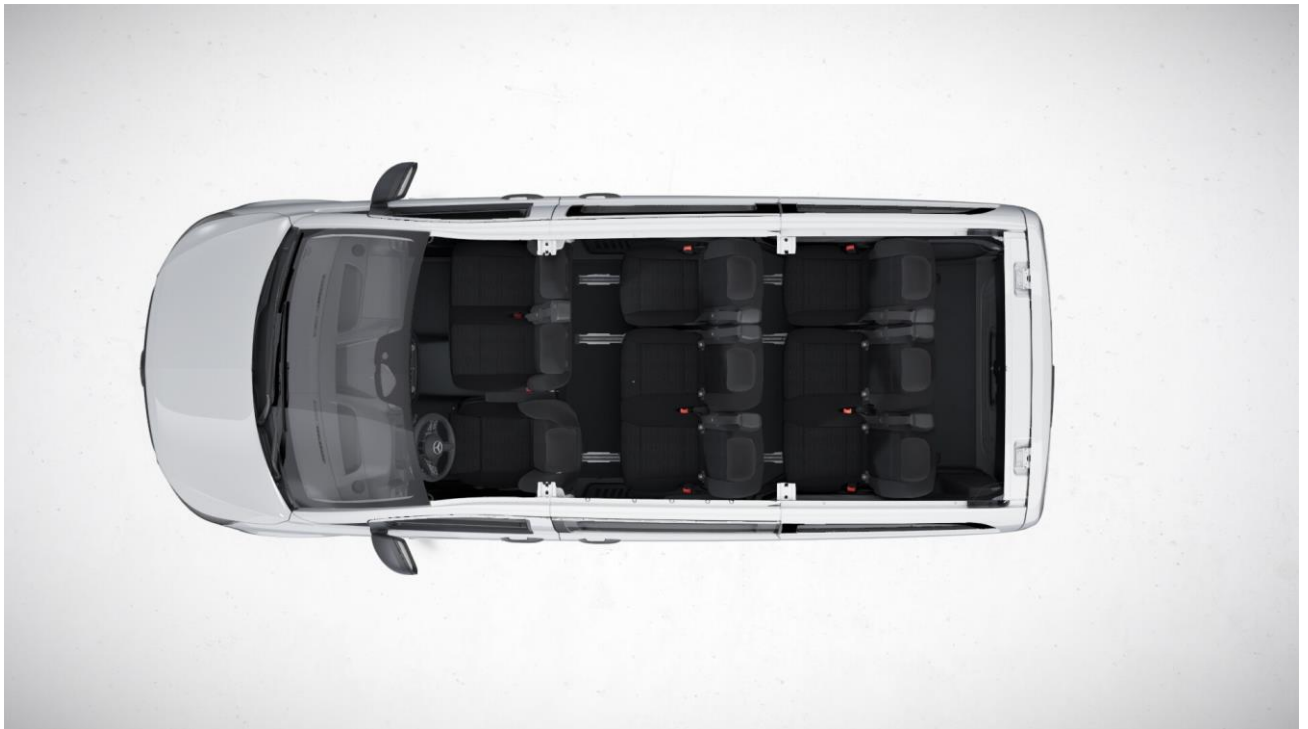

## Vito/eVito Tourer – Lang (A2) – 9 pers.

---